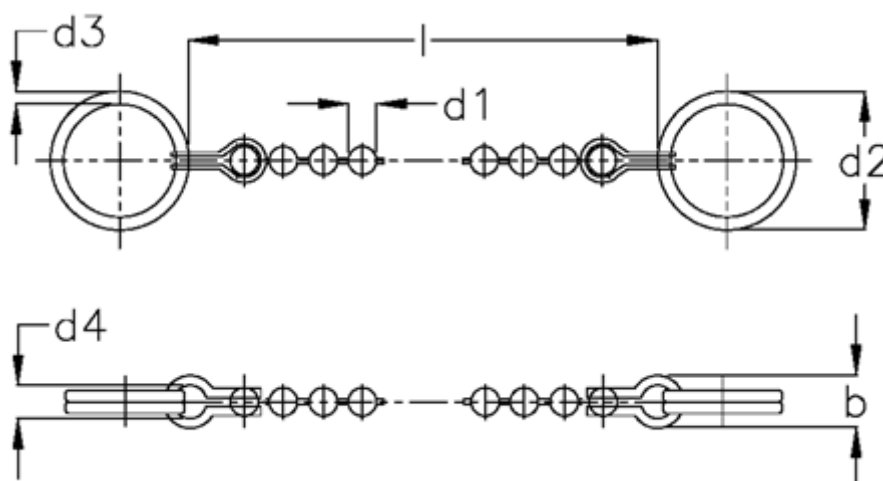

Article number: 2001532030
Description: E+G Ball chain
GN 111-320-30

Measures

b	= 6
d1	= 3.5
d2	= 30
d3	= 1.8
d4	= 4
l	= 320
Static load (N)	= 120